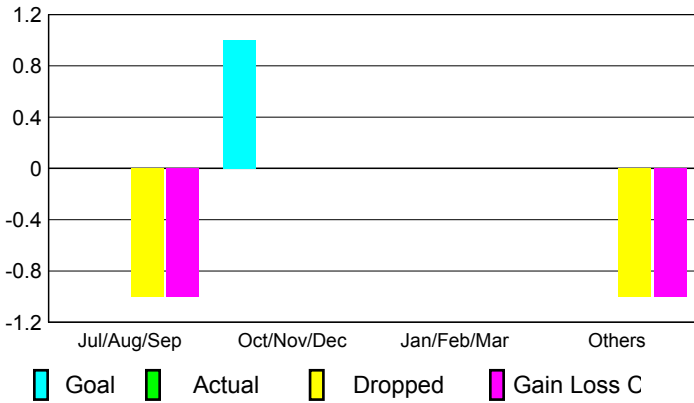

2009-2010 GMT Quarterly Report for District (or Undistricted) **District 22 W**

GMT: **ED J LECIUS**

Location: **MARYLAND**

GMT CA: **1**

CLUBS

Club Results 2009-2010	

Clubs 2008-2009	

Month	New Club Goal	Actual New Clubs	Actual Dropped Clubs	Gain/Loss of Clubs	Gain/Loss of Clubs
Jul/Aug/Sep	0	0	-1	-1	0
Oct/Nov/Dec	1	0	0	0	0
Jan/Feb/Mar	0	0	0	0	0
Apr/May/June	0	0	-1	-1	0
Totals	1	0	-2	-2	0

Club Results 2009-2010

Goal, New, Dropped, Gain/Loss