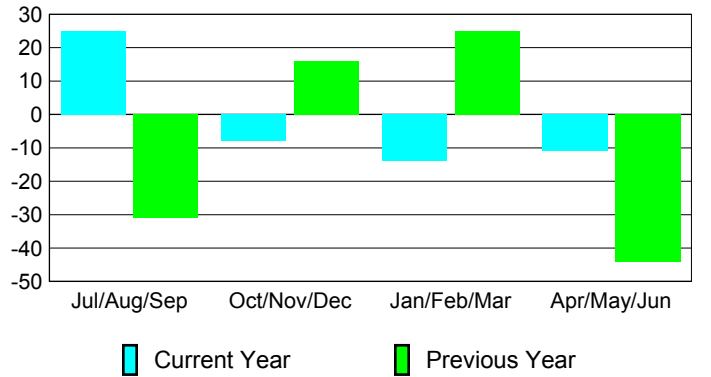

Club Results 2009-2010

Goal, New, Dropped, Gain/Loss

Comparison of Club Gain/Loss

Current Year Compared to the Previous Year

YTD Status Quo Clubs 2009-2010

Status Quo Clubs Compared to Status Quo Members

MEMBERSHIP

Membership Results 2009-2010	
---------------------------------	--

Membership 2008-2009	
-------------------------	--

Month	Net Memb Goal	Actual New Memb	Actual Dropped Memb	Gain/Loss of Memb	Gain/Loss of Memb
Jul/Aug/Sep	0	50	-25	25	-31
Oct/Nov/Dec	30	47	-55	-8	16
Jan/Feb/Mar	15	42	-56	-14	25
Apr/May/June	15	55	-66	-11	-44
Totals	60	194	-202	-8	-34

Membership Results 2009-2010

Goal, New, Dropped, Gain/Loss

Comparison of Membership Gain/Loss

Current Year Compared to the Previous Year

Gender Comparison 2009-2010