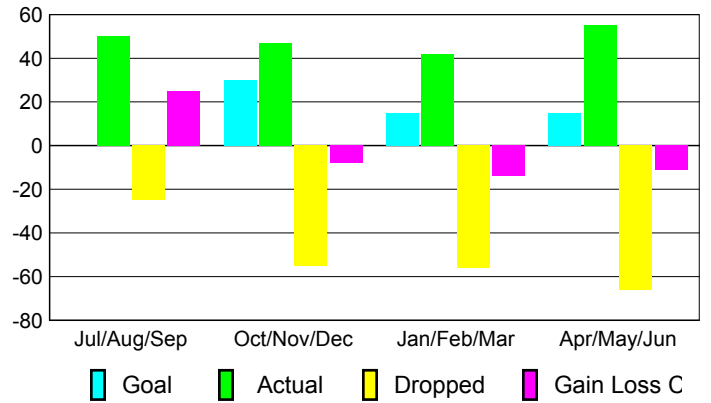

Membership Results 2009-2010

Goal, New, Dropped, Gain/Loss